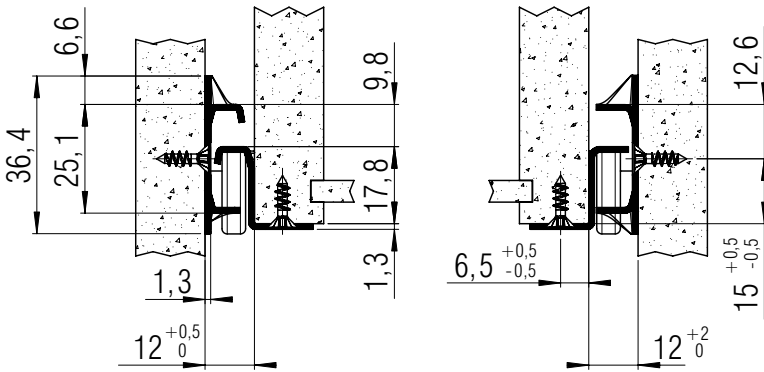

FR 2021

SLIDE TYPE:	Regular-Extension Drawer Slide
MOUNTING:	Bottom Mount

WIDTH:	12 mm
LOAD CAPACITY:	dynamic up to 35 kg

MATERIAL:	steel, white powder coated
------------------	----------------------------

FEATURES:	solid delrin* rollers
------------------	-----------------------

SPECIFICATIONS & NOTES:
<ul style="list-style-type: none"> ▶ lateral stability provided by specially shaped profiles ▶ integrated side adjustment - clearance adjustable up to 2 mm ▶ double hole system on cabinet profile for offset attachment to thin inside walls ▶ added strength of cabinet profile provided by special front flange ▶ oblong holes in the cabinet profile permit easy height adjustments ▶ dual detent in the drawer profile holds the drawer in place when extended ▶ single-sided captive profile (left) ▶ self-closing
<p>① compatible with full-extension drawer slide FR 6500 in the 32 mm system</p>

screw holes for 3,5 mm spax screws / 6,3 mm EURO screws

L	EX	A	B	C	D	E	F	G	H	I	K	M	N	O	P	Q	R	S	Weight	Order No.	
mm	mm	mm	mm	mm	mm	mm	mm	mm	mm	mm	mm	mm	mm	mm	mm	mm	mm	mm	per pair (kg)	white	
300	215	46	73	137	142					238	265	270				259			0,55	▶ 7065	
350	265	32	91	187	192					288	315	320	323			259			0,63	▶ 7066	
400	300	18	77	173		237	242			338	365	370	259	355	378	387			0,71	▶ 7067	
450	350	36	95	159		287	292			388	415	420	259	387	410	419	442		0,79	▶ 7068	
500	400	22	81	113	118	337	342			438	465	470	259	387	419	442	451	474	483	0,87	▶ 7069
550	430	40	99	163	168	387	392			488	515	520	259	483	506	515	538		0,96	▶ 7070	
600	480	26	85	213	218	437	442			538	565	570	259		506	515	538	547	1,04	▶ 7071	
650	530	44	71	135		263	268	487	492	588	615	620	259		506	515	538	547	1,13	▶ 7072	
700	560	30	89	185	190	313	318	537	542	638	665	670	259		506	515	538	547	1,21	▶ 7082	