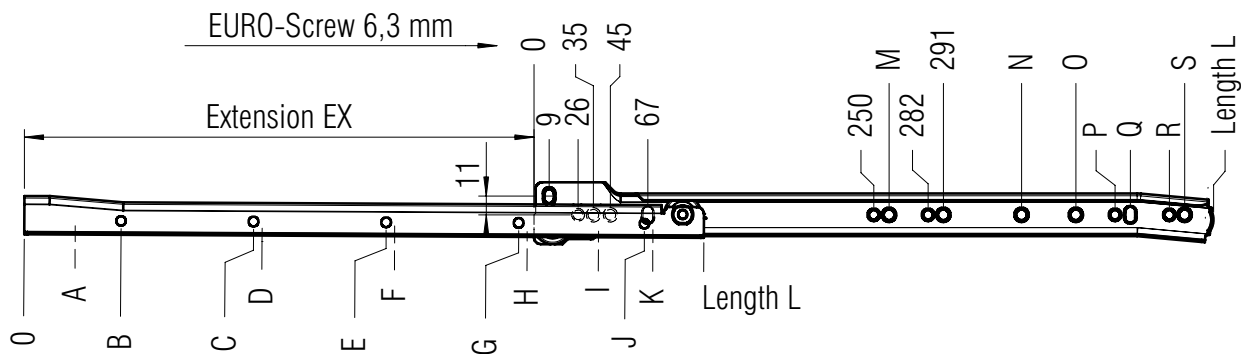

FR 2021

SLIDE TYPE:	Regular-Extension Drawer Slide
MOUNTING:	Bottom Mount

WIDTH:	12 mm
LOAD CAPACITY:	dynamic up to 35 kg

MATERIAL:	steel, white powder coated
------------------	----------------------------

FEATURES:	solid delrin* rollers
------------------	-----------------------

SPECIFICATIONS & NOTES:
<ul style="list-style-type: none"> ▶ lateral stability provided by specially shaped profiles ▶ integrated side adjustment - clearance adjustable up to 2 mm ▶ double hole system on cabinet profile for offset attachment to thin inside walls ▶ added strength of cabinet profile provided by special front flange ▶ oblong holes in the cabinet profile permit easy height adjustments ▶ dual detent in the drawer profile holds the drawer in place when extended ▶ single-sided captive profile (left) ▶ self-closing
<p>① compatible with full-extension drawer slide FR 6500 in the 32 mm system</p>

screw holes for 3,5 mm spax screws / 6,3 mm EURO screws

L	EX	A	B	C	D	E	F	G	H	I	K	M	N	O	P	Q	R	S	Weight	Order No.	
mm	mm	mm	mm	mm	mm	mm	mm	mm	mm	mm	mm	mm	mm	mm	mm	mm	mm	mm	per pair (kg)	white	
300	215	46	73	137	142					238	265	270				259			0,55	▶ 7065	
350	265	32	91	187	192					288	315	320	323			259			0,63	▶ 7066	
400	300	18	77	173		237	242			338	365	370	259	355	378	387			0,71	▶ 7067	
450	350	36	95	159		287	292			388	415	420	259	387	410	419	442		0,79	▶ 7068	
500	400	22	81	113	118	337	342			438	465	470	259	387	419	442	451	474	483	0,87	▶ 7069
550	430	40	99	163	168	387	392			488	515	520	259	483	506	515	538		0,96	▶ 7070	
600	480	26	85	213	218	437	442			538	565	570	259		506	515	538	547	1,04	▶ 7071	
650	530	44	71	135		263	268	487	492	588	615	620	259		506	515	538	547	1,13	▶ 7072	
700	560	30	89	185	190	313	318	537	542	638	665	670	259		506	515	538	547	1,21	▶ 7082	